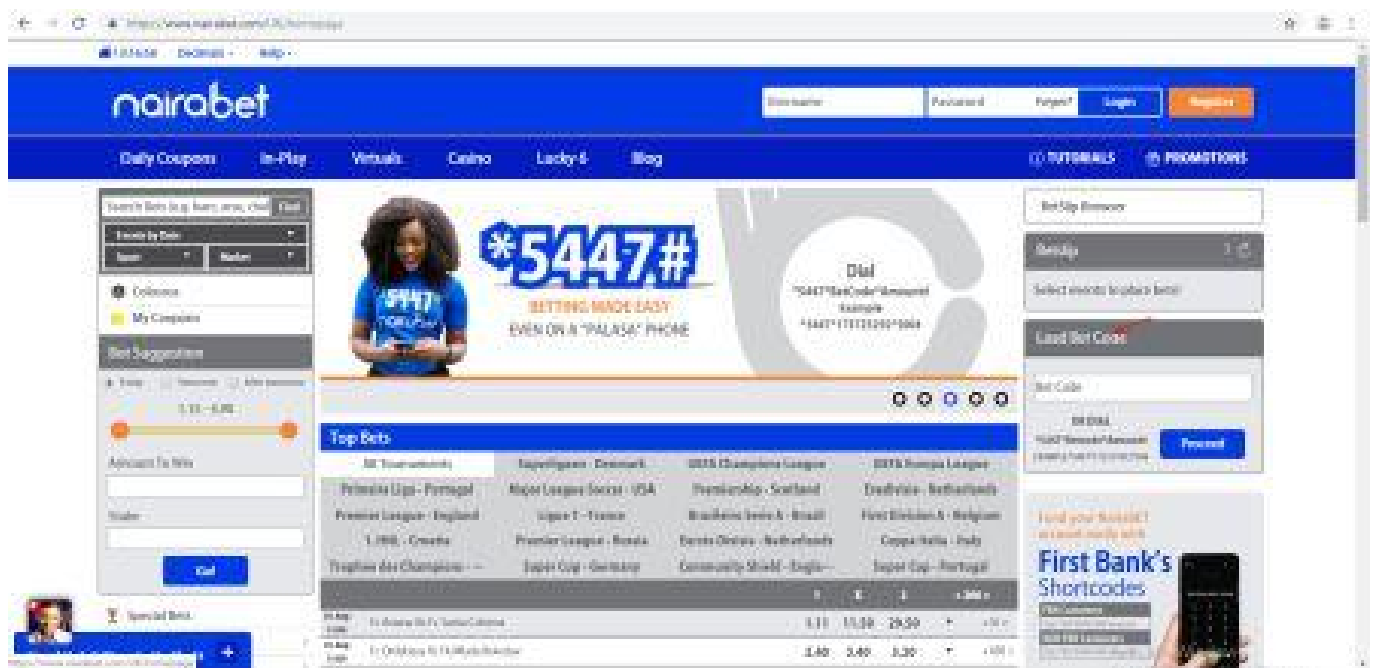

# Bet Placement

## Do you have a bet code and you want to place the bet online?

If you have a bet code from a friend and you would like to place the bet on your NairaBet online account, you can simply load the bet code.

To load a bet code , please log into your Nairabet account and click on "**Betslip**" at the bottom of your screen if you are making use of the mobile version.

Check betslip by booking code

Booking code

Check Betslip

If you are making use of the desktop version, "**Load Bet Code**" can be seen at the right corner of your screen.

Enter the bet code in the space provided and click on "**Check**".

**The** selections made will be displayed, you can then input the stake and click on "**Place Bet**".